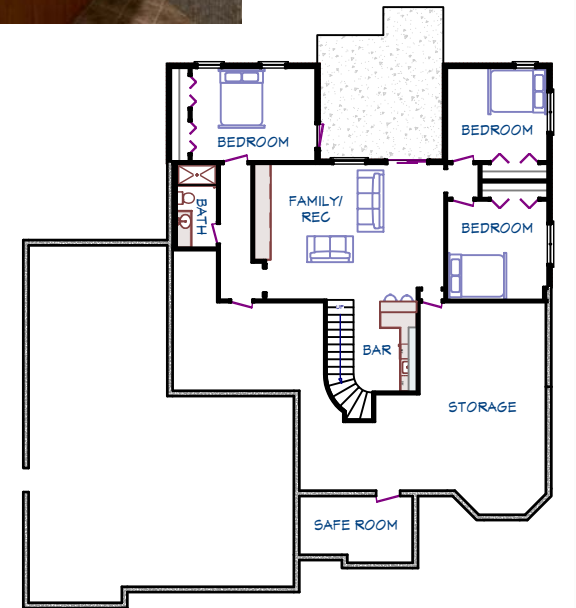

# THE TOPANGA

**ROBBINS  
CONTRACTING**

\$654,900

**FEATURES:**

- Covered Porch and Deck
- Four Car Tandem Garage with Shop
- 13' Ceiling in Family Room, 12' Ceiling in Entry
  - Gas Log Fireplace
  - Tile Entry
  - Round Staircase
- Kitchen, Nook, and Dining Wood Floors
- 5 Piece Tiled Master Bath
  - Customized Closet Shelving
- Large Open Kitchen with Island
- Alder Wood Trim and Cabinets
- 9' Ceilings in Basement