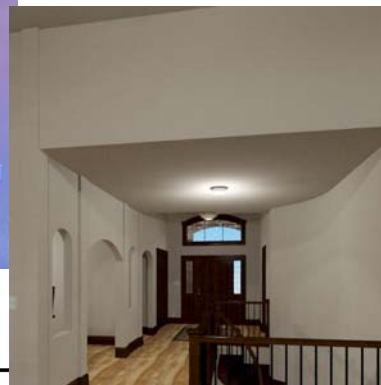

# THE TOPANGA

**ROBBINS  
CONTRACTING**

\$654,900

**FEATURES:**

- Covered Porch and Deck
- Four Car Tandem Garage with Shop
- 13' Ceiling in Family Room, 12' Ceiling in Entry
  - Gas Log Fireplace
  - Tile Entry
  - Round Staircase
- Kitchen, Nook, and Dining Wood Floors
- 5 Piece Tiled Master Bath
  - Customized Closet Shelving
- Large Open Kitchen with Island
- Alder Wood Trim and Cabinets
- 9' Ceilings in Basement