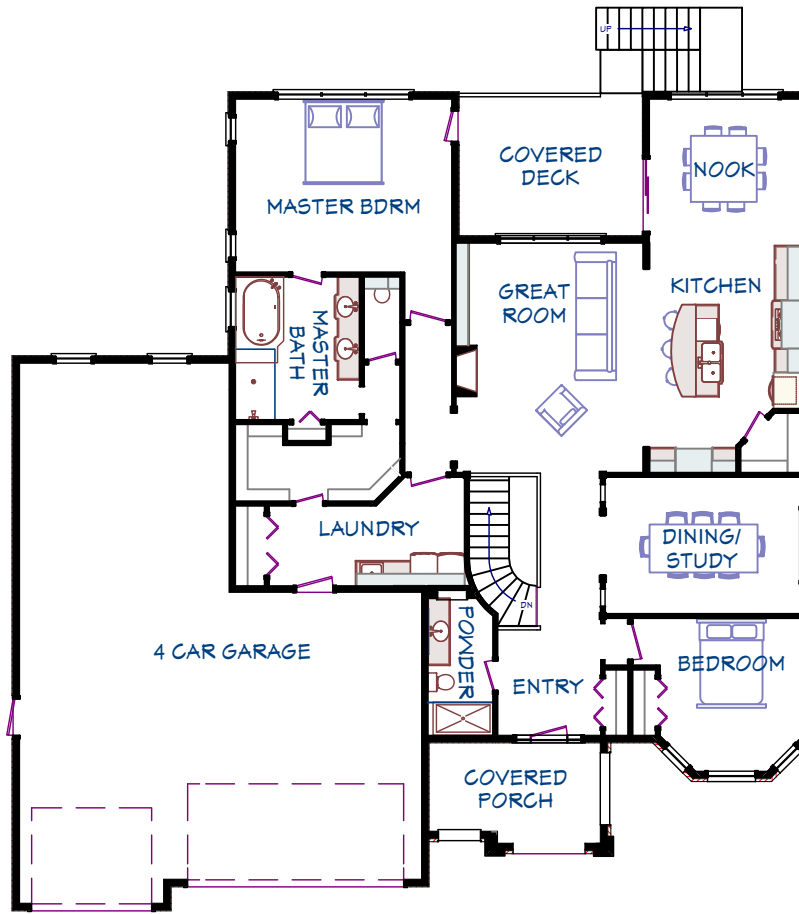

# THE TOPANGA

**ROBBINS  
CONTRACTING**

\$654,900

**FEATURES:**

- Covered Porch and Deck
- Four Car Tandem Garage with Shop
- 13' Ceiling in Family Room, 12' Ceiling in Entry
  - Gas Log Fireplace
  - Tile Entry
  - Round Staircase
- Kitchen, Nook, and Dining Wood Floors
- 5 Piece Tiled Master Bath
  - Customized Closet Shelving
- Large Open Kitchen with Island
- Alder Wood Trim and Cabinets
- 9' Ceilings in Basement